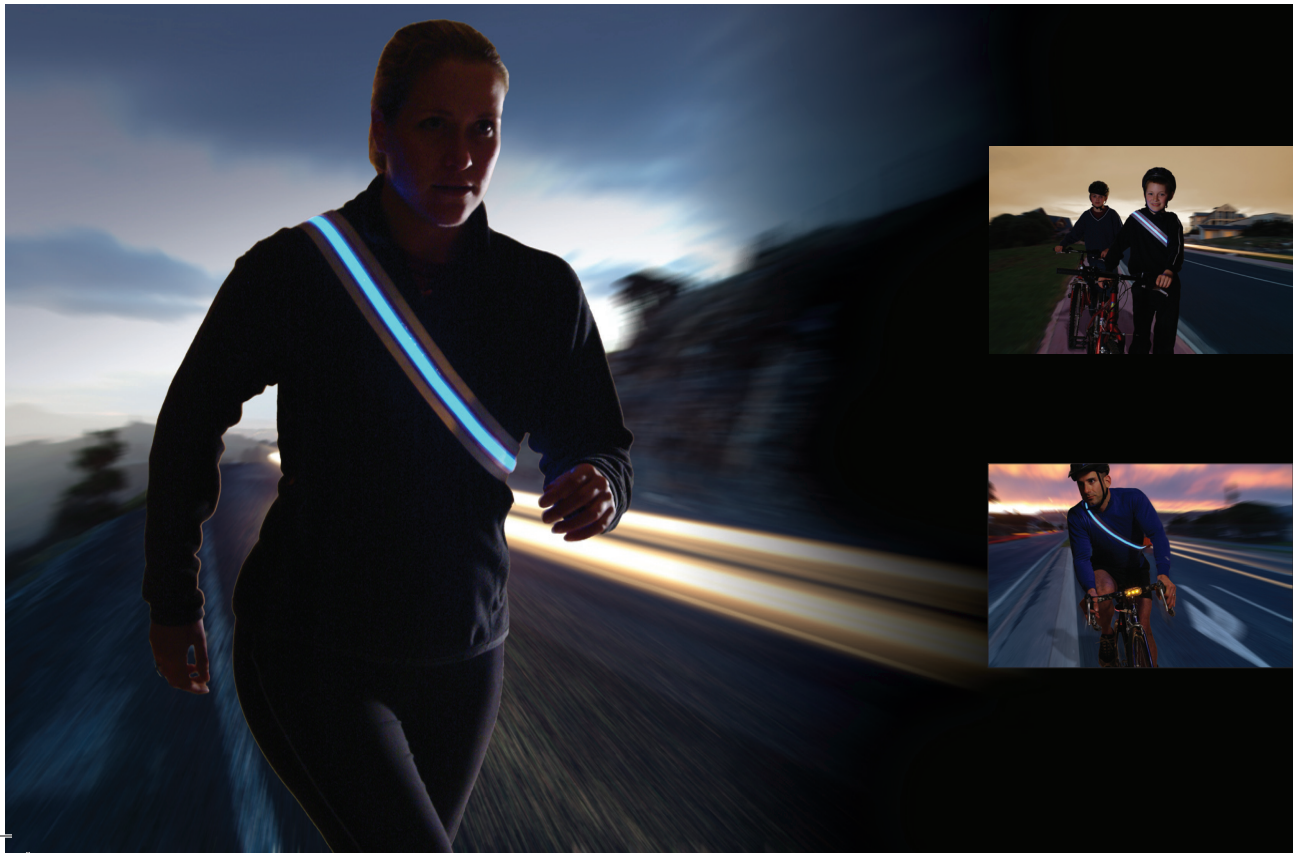

LUMISTRIP

EXELITE

A breakthrough in high visibility personal safety the Exelite™ LUMISTRIP™ and LUMISTRIP ACTiV™

Lightweight and durable, the Exelite Lumi Strip/Activ Strip can be worn anywhere you need to be seen.

Using cutting edge technology, the Exelite Lumi Strip/Activ Strip applies the properties of electro-luminescence to produce a self-lit, high visibility device for personal safety. Unlike retro-reflective wear, there is no need to rely on an external light source in order to be seen.

The Exelite Lumi Strip/Activ Strip is clearly visible through rain, fog and even smoke, as its undistorted light beams are generated by radio frequency rather than by conventional lighting methods.

The Exelite Lumi Strip/Activ Strip is powered by rechargeable Li-ion batteries. Recharging the Lumi Strip/Activ Strip is as simple as recharging your mobile phone.

HIGHLY VISIBLE UP TO 800M

LIGHTWEIGHT AND DURABLE

VISIBLE FROM ALL ANGLES
Even in extreme weather conditions

ADJUSTABLE FOR THE PERFECT FIT

WEATHER RESISTANT

www.exelitesafety.com

LUMISTRIP

Perfect for walking and general low light use.